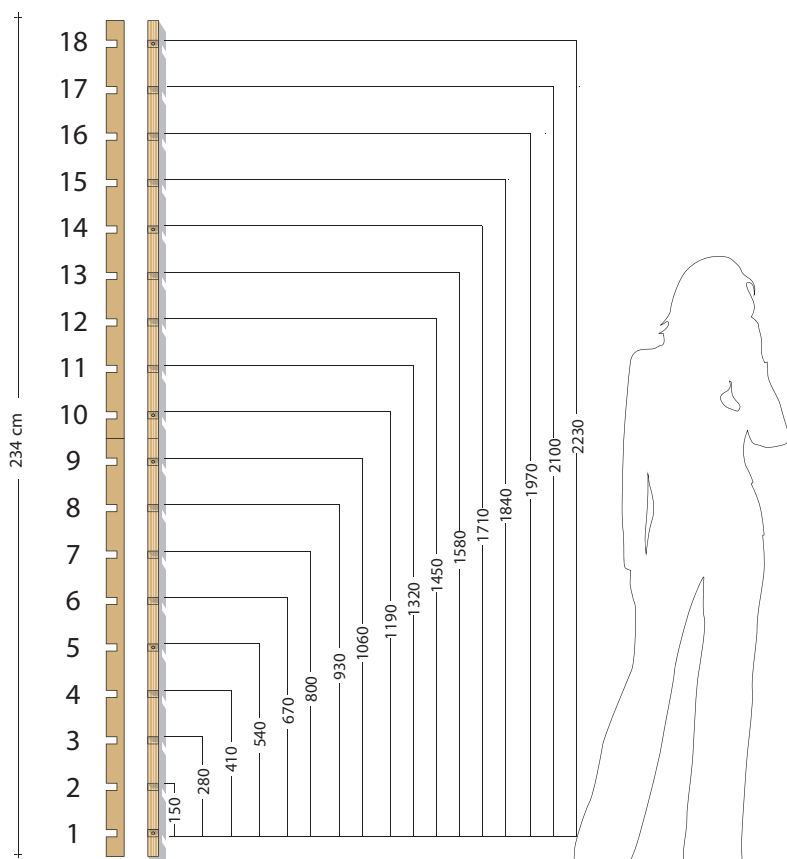

Lister

Lister og hyller er basiskomponentene i Abel systemet. Du velger hvilken kombinasjon og farge som passer din stil og uttrykk. Det er enkelt å utvide systemet både i bredden og høyden samtidig som det er mulig å få skreddersydd en løsning som nøyaktig passer ditt behov.

Høyde	Spor	Eik/Valnøtt	Hvit/sort
List 13 cm	1 spor	270,-	295,-
List 26 cm	2 spor	410,-	440,-
List 39 cm	3 spor	560,-	600,-
List 52 cm	4 spor	680,-	730,-
List 65 cm	5 spor	790,-	860,-
List 91 cm	7 spor	960,-	1040,-
List 117 cm	9 spor	1130,-	1215,-

Farger

12 spor
9 spor + 3 spor