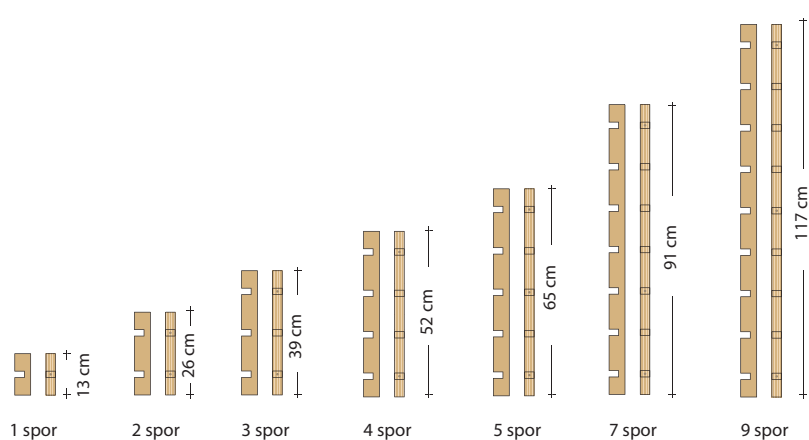

Høyde	Spor	Eik/Valnøtt	Hvit/sort
List 13 cm	1 spor	270,-	295,-
List 26 cm	2 spor	410,-	440,-
List 39 cm	3 spor	560,-	600,-
List 52 cm	4 spor	680,-	730,-
List 65 cm	5 spor	790,-	860,-
List 91 cm	7 spor	960,-	1040,-
List 117 cm	9 spor	1130,-	1215,-